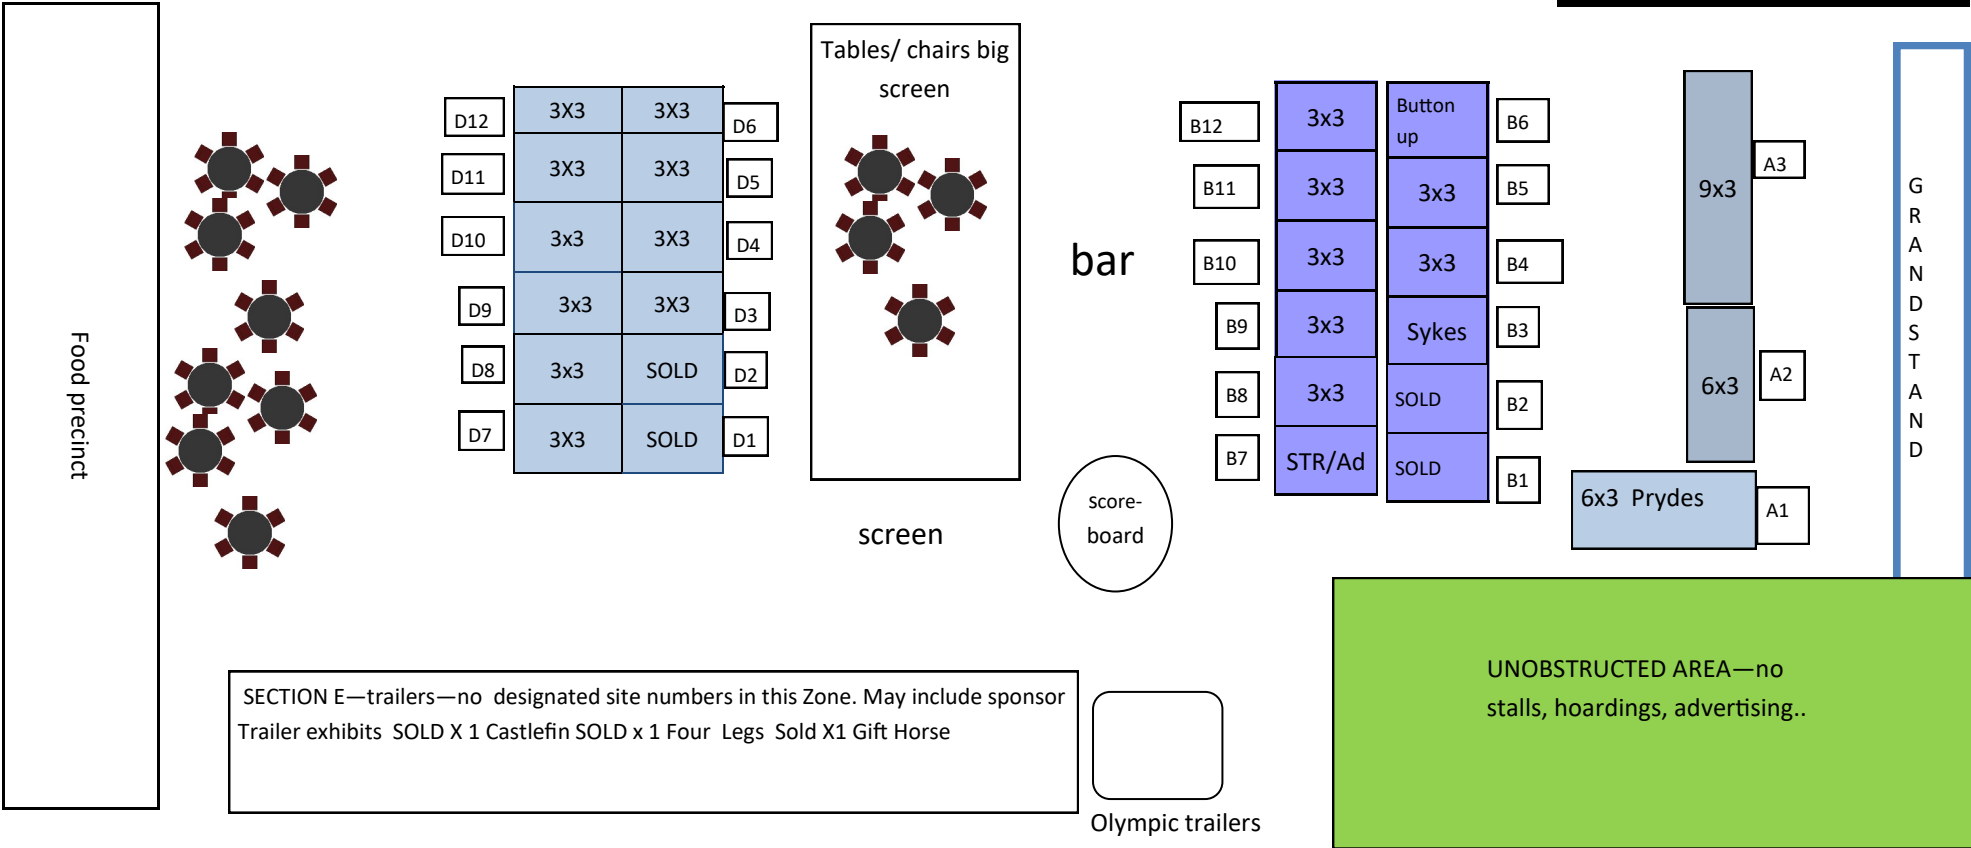

2017 Aust International 3 day Event Market Place Map (29th April 2017)

6x3	6x3	6X3	6X3	6X3	15x3	6X3	6X3	15X3
C9	C8	C7	C6	C5	C4	C3	C2	C1
		SOLD	SOLD	SOLD	SOLD	SOLD	SOLD	SOLD

Area to remain clear this year—no exhibits or trailers or trucks here.